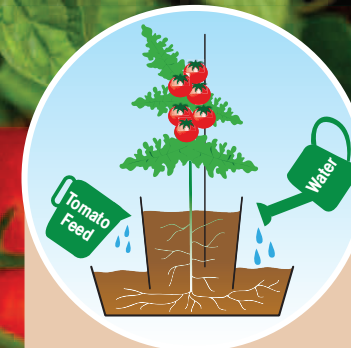

By appointment to
Her Majesty the Queen
Manufacturers of Fertilisers
and Insecticides
Vitax Limited

Grow Pot for Ring Culture

Biodegradable

Ideal for raising tomato plants in a greenhouse border.
Also recommended for cucumbers, peppers, melons
and chrysanthemums.

Forms two sets of
roots to improve
feed uptake

6 Pots